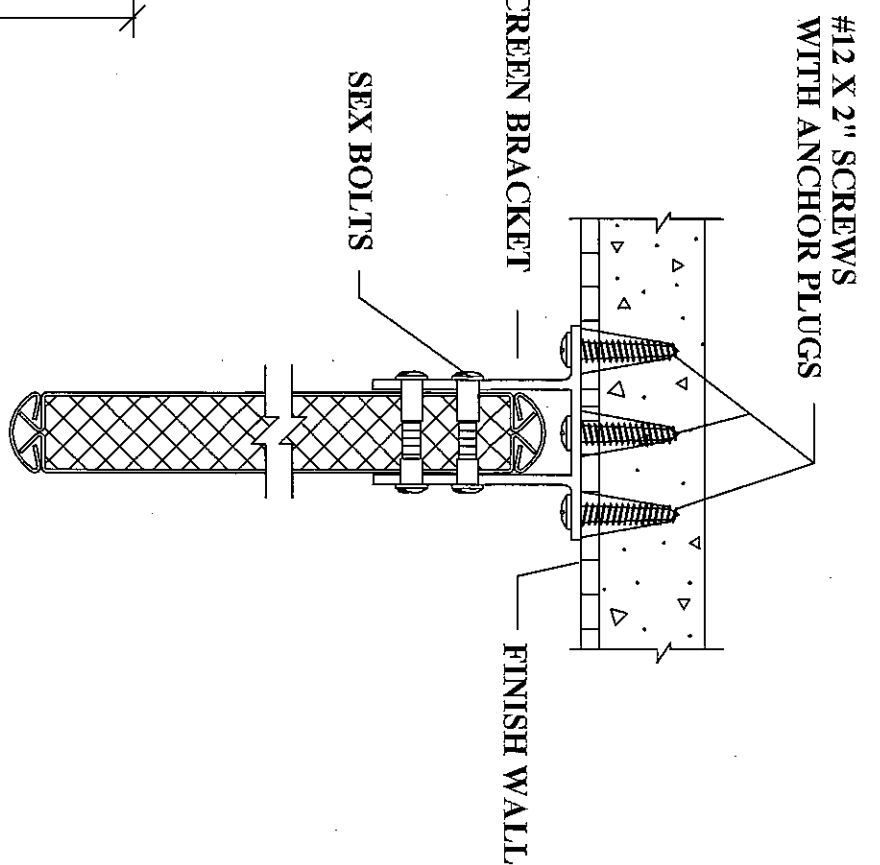

BACKING LOCATIONS

#12 X 2" SCREWS WITH ANCHOR PLUGS

#5000 PL SCREEN BRACKET

FINISH WALL

SEX BOLTS

WHS-1 B.E. URINAL SCREEN

**ROCKVILLE PARTITIONS INCORPORATED**